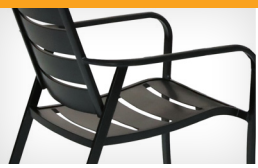

Every item in the Fairhill Collection is constructed with contract-grade aluminum, treated with a gunmetal finish to optimize outdoor protection and prevent rusting over time. Available with slat or glass tops, the dining tables deliver a sleek exterior for a minimalist, resort-like outdoor aesthetic. The stackable, aluminum-slatted dining chairs provide both durability and comfort with maintenance-free materials, ensuring a luxurious experience for guests year after year. Enjoy a resort-quality dining experience with the top of the line Fairhill dining collection.

Features

- Commercial-grade patio furniture from the Fairhill Collection
- Perfect for furnishing hotel landscapes, restaurant patios, and residential backyards
- Includes a variety of designs for dining areas and lounge spaces
- Rustproof aluminum frames and gunmetal finish for maximum outdoor protection
- Designed with premium, all-weather materials that are built to last regular use outdoors
- Plush, foam cushions are wrapped in premium Sunbrella fabric which is water-, stain-, and UV-resistant
- Chairs ship fully assembled and the tables require light assembly
- 10-year limited warranty for durability you can count on
- Quality checked, tested, and approved

Specifications subject to change.
For more information, accessories, and warranty info, visit <http://www.capesoleil.com>

Cape Soleil

The Fairhill COLLECTION

Seating

	Aluminum Slat Dining Chair	Aluminum Slat High-Top Chair
Part Number	FAIRSLDNCHR-1GM	FAIRSLDNBRCHR-1GM
Materials	Aluminum	Aluminum/ Sunbrella Cushions
Finish	Gunmetal	Gunmetal
Overall Dimensions	24.8"D x 24.8"W x 35.6"H	25.1"D x 24.8"W x 49.5"H
Overall Weight	16.3 lbs.	22.6 lbs.
Seat Dimensions	17.9"D x 20.9"W x 16.9"H	30.9"D x 25"W x 19.2"H
Weight Capacity (Max)	250 lbs.	250 lbs.