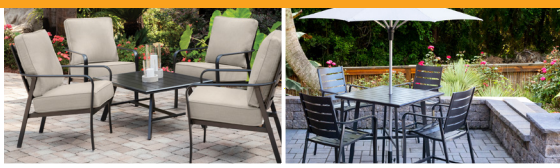

Every item in the Fairhill Collection is constructed with contract-grade aluminum, treated with a gunmetal finish to optimize outdoor protection and prevent rusting over time. Available with slat or glass tops, the dining tables deliver a sleek exterior for a minimalist, resort-like outdoor aesthetic. The stackable, aluminum-slatted dining chairs provide both durability and comfort with maintenance-free materials, ensuring a luxurious experience for guests year after year. Enjoy a resort-quality dining experience with the top of the line Fairhill dining collection.

Features

- Commercial-grade patio furniture from the Fairhill Collection
- Perfect for furnishing hotel landscapes, restaurant patios, and residential backyards
- Includes a variety of designs for dining areas and lounge spaces
- Rustproof aluminum frames and gunmetal finish for maximum outdoor protection
- Designed with premium, all-weather materials that are built to last regular use outdoors
- Plush, foam cushions are wrapped in premium Sunbrella fabric which is water-, stain-, and UV-resistant
- Chairs ship fully assembled and the tables require light assembly
- 10-year limited warranty for durability you can count on
- Quality checked, tested, and approved

Specifications subject to change.
For more information, accessories, and warranty info, visit <http://www.capesoleil.com>

Cape Soleil

The Fairhill COLLECTION

Seating

	Aluminum Slat Dining Chair	Aluminum Slat High-Top Chair
Part Number	FAIRSLDNCHR-1GM	FAIRSLDNBRCHR-1GM
Materials	Aluminum	Aluminum/ Sunbrella Cushions
Finish	Gunmetal	Gunmetal
Overall Dimensions	24.8"D x 24.8"W x 35.6"H	25.1"D x 24.8"W x 49.5"H
Overall Weight	16.3 lbs.	22.6 lbs.
Seat Dimensions	17.9"D x 20.9"W x 16.9"H	30.9"D x 25"W x 19.2"H
Weight Capacity (Max)	250 lbs.	250 lbs.